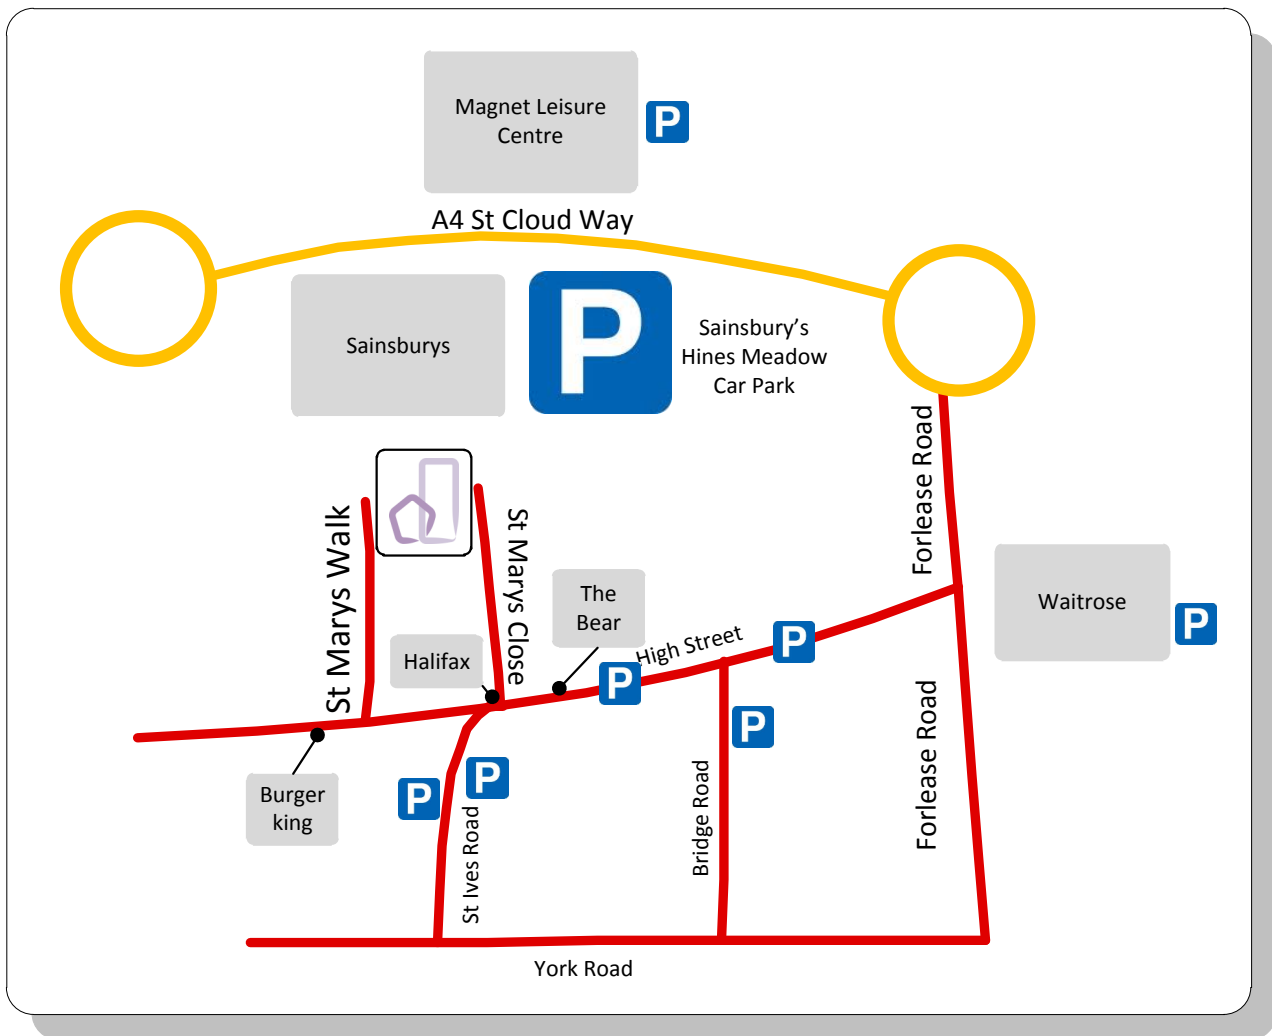

[www.myhomeoffice.co.uk](http://www.myhomeoffice.co.uk)

FOR DELIVERIES PLEASE SEE REVERSE FOR INSTRUCTIONS

**St Andrews House is on St Marys Walk (Behind Sainsbury's)**

**Parking Options:**

- Sainsbury's / Hines Meadow Pay & Display ([http://www.rbwm.gov.uk/web/parking\\_hines\\_meadow.htm](http://www.rbwm.gov.uk/web/parking_hines_meadow.htm))
- Magnet Pay & Display
- Free bays on High Street

From the High Street entry is via St Mays Walk (opposite subway and on the corner of Raffles Hair)

MY HOME OFFICE