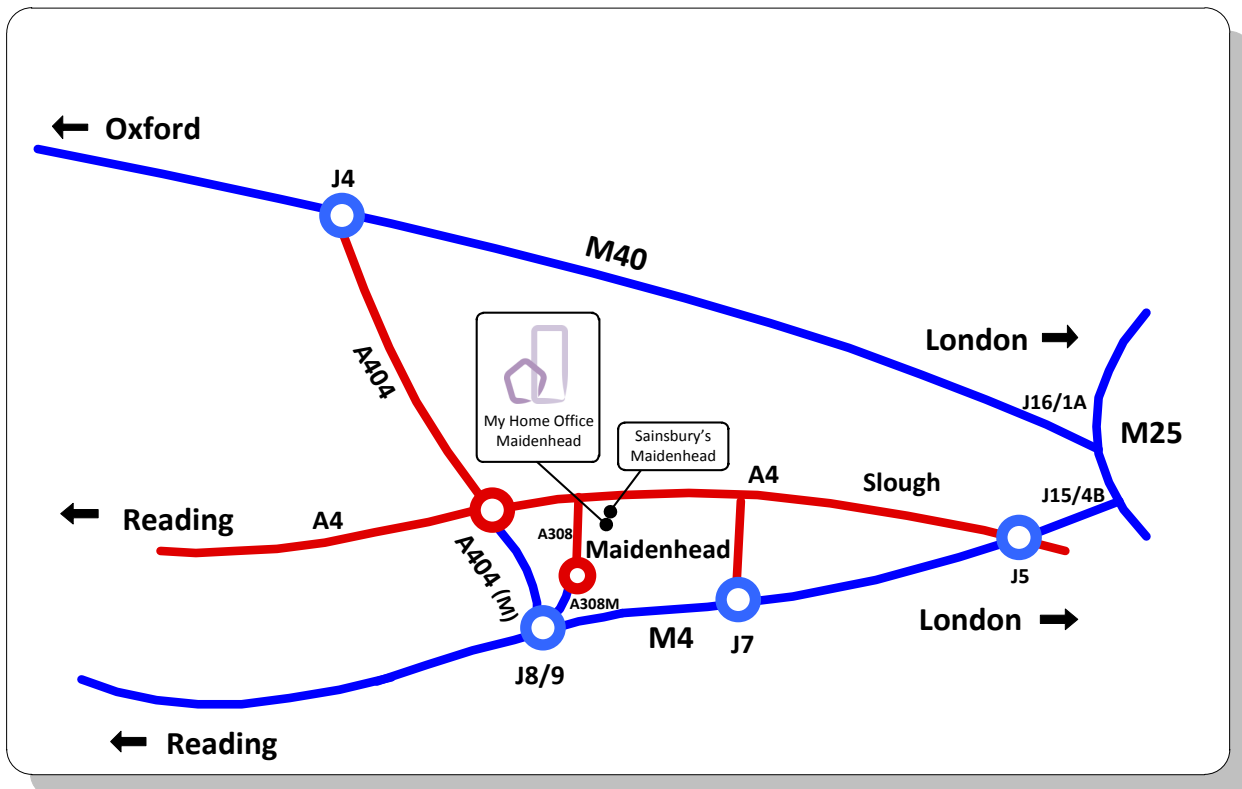

[www.myhomeoffice.co.uk](http://www.myhomeoffice.co.uk)

FOR DELIVERIES PLEASE SEE REVERSE FOR INSTRUCTIONS

**St Andrews House is on St Marys Walk (Behind Sainsbury's)**

**Parking Options:**

- Sainsbury's / Hines Meadow Pay & Display ([http://www.rbwm.gov.uk/web/parking\\_hines\\_meadow.htm](http://www.rbwm.gov.uk/web/parking_hines_meadow.htm))
- Magnet Pay & Display
- Free bays on High Street

From the High Street entry is via St Mays Walk (opposite subway and on the corner of Raffles Hair)

MY HOME OFFICE

## Directions from Motorways:

**M4 - J7,** follow A4 to Maidenhead Town Centre, see over page

**M40 - J4,** follow A404, signs for Maidenhead, see over page